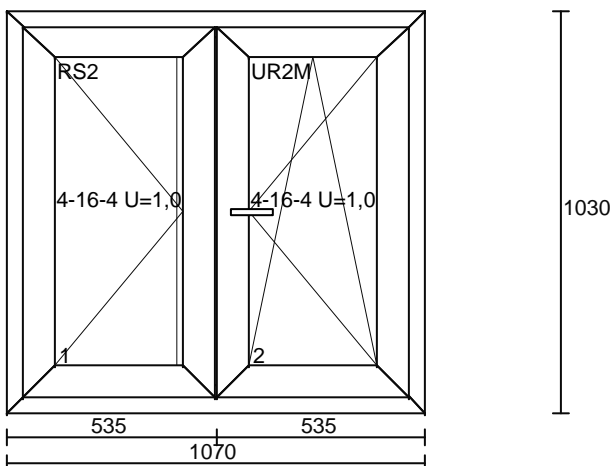

Pos. no. 14 DOB DROITE

Dimensions 1070 x 1030

Quantity	Price	Value
1 x	535.00 =	535.00

System: TH70/BRILL/CH70

Colour: 2-MAHOGANY,mahogany 9632 two-sided

Glass: 4-16-4 U=1,0

Glass profile: WHITE

PVC REHAU 60

ACAJOU ST IN/OUT

DOUBLE VITRAGE 4/16/4 SUPER U 1.0