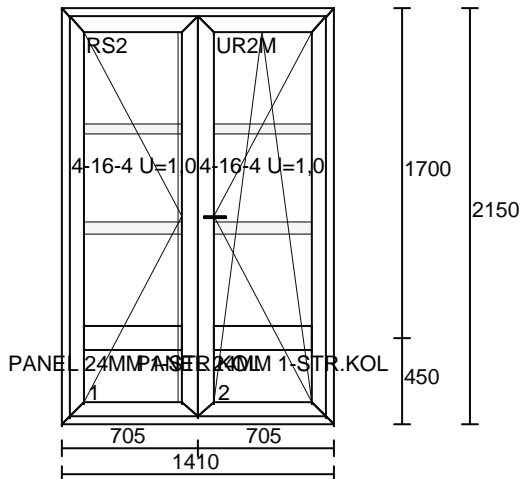

ABC CHASSIS - CFP sprl

Route Provinciale 215
B-1301 Wavre - Bierges
Tel 010/400.412 Fax 02/706.23.37
TVA BE0879.060.223

Projet n° STOCK

the08/01/30

ABC CHASSIS

Page7

Pos. no. 19 PF DROITE

Dimensions 1410 x 2150

Quantity	Price	Value
1 x	1419.00	= 1419.00

PVC TROCAL 60

BLANC LISSE IN / CHENE DORE ST OUT

DOUBLE VITRAGE 4/16/4 SUPER U 1.0 + CRO