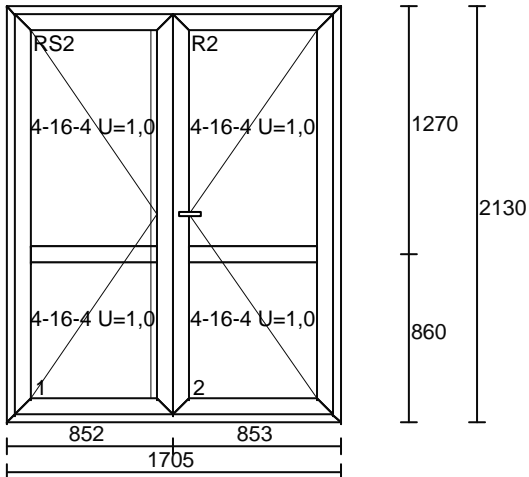

ABC CHASSIS - CFP sprl

Route Provinciale 215
B-1301 Wavre - Bierges
Tel 010/400.412 Fax 02/706.23.37
TVA BE0879.060.223

Projet n° STOCK

the08/01/30

ABC CHASSIS

Page5

Pos. no. 13 DPF DROITE

Dimensions 1705 x 2130

Quantity	Price	Value
1 x	983.00 =	983.00

PVC THERMO 70

BLANC LISSE IN / VERT SAPIN ST OUT

DOUBLE VITRAGE 4/16/4 SUPER U 1.0