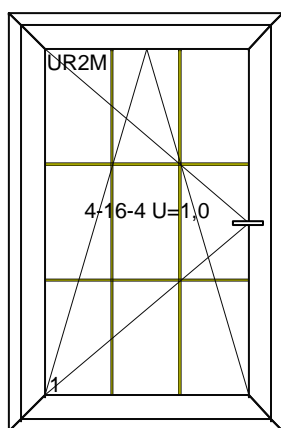

ABC CHASSIS - CFP sprl

Route Provinciale 215
B-1301 Wavre - Bierges
Tel 010/400.412 Fax 02/706.23.37
TVA BE0879.060.223

Projet n° STOCK

the08/01/30

ABC CHASSIS

Page2

Pos. no. 4 SOB DROITE
Dimensions 955 x 1455
Quantity Price Value
1 x 392.00 = 392.00

PVC THERMO 70
BLANC LISSE IN / OUT
DOUBLE VITRAGE 4/16/4 SUPER U 1.0 + CRO