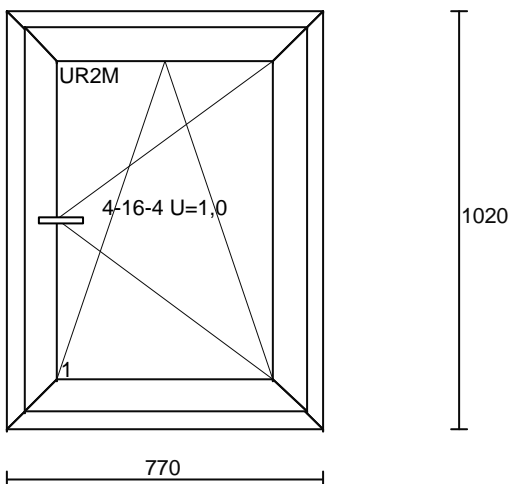

Pos. no. 6 SOB DROITE  
Dimensions 990 x 1285  
Quantity Price Value  
1 x 375.00 = 375.00

PVC TROCAL 60  
BLANC LISSE IN / OUT  
DOUBLE VITRAGE 4/16/4 SUPER U 1.0  
TROCAL 60

continuation: next side

Dimensions 2040 x 1345

Quantity	Price	Value
1 x	452.00 =	452.00

BOIS MERANTI RICHE  
BLANC LISSE IN / OUT  
DOUBLE VITRAGE 4/16/4 SUPER U 1.0

Pos. no. 24 SOB DROITE

Dimensions 1260 x 1765

Quantity	Price	Value
1 x	664.00 =	664.00

PVC THERMO 70  
BLANC LISSE IN / ANTHRACITE ST OUT  
DOUBLE VITRAGE 4/16/4 SUPER U 1.0

Pos. no. 29 DOB + FSC  
Dimensions 2370 x 1675  
Quantity Price Value  
1 x 976.00 = 976.00

PVC THERMO 70  
BLANC LISSE IN / ANTHRACITE ST OUT  
DOUBLE VITRAGE 4/16/4 SUPER U 1.0

Pos. no. 30 SOB  
Dimensions 770 x 1020  
Quantity Price Value  
1 x 264.00 = 264.00

PVC THERMO 70  
BLANC LISSE IN / ANTHRACITE ST OUT  
DOUBLE VITRAGE 4/16/4 SUPER U 1.0

continuation: next side