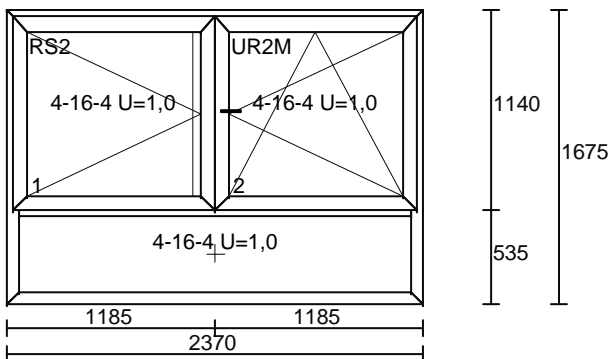

PVC THERMO 70  
BLANC LISSE IN / ANTHRACITE ST OUT  
DOUBLE VITRAGE 4/16/4 SUPER U 1.0

Pos. no. 29 DOB + FSC  
Dimensions 2370 x 1675  
Quantity Price Value  
1 x 976.00 = 976.00

PVC THERMO 70  
BLANC LISSE IN / ANTHRACITE ST OUT  
DOUBLE VITRAGE 4/16/4 SUPER U 1.0