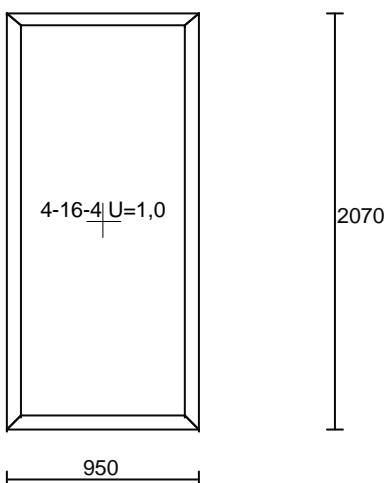

Pos. no. 21 FSC

Dimensions 950 x 2070

Quantity	Price	Value
1 x	249.00	= 249.00

PVC REHAU 60

BLANC LISSE IN / OUT

DOUBLE VITRAGE 4/16/4 SUPER U 1.0

continuation: next side