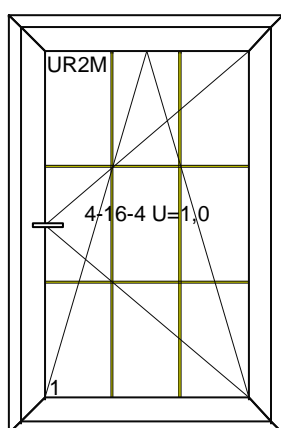

PVC THERMO 70  
BLANC LISSE IN / BLEU ST OUT  
DOUBLE VITRAGE 4/16/4 SUPER U 1.0

Pos. no. 2 DOB DROITE  
Dimensions 2200 x 1350  
Quantity Price Value  
1 x 766.00 = 766.00

PVC THERMO 70  
BLANC LISSE IN / BLEU ST OUT  
DV 4/16/4 SABLE 1/2 HAUTEUR U=1.0

Pos. no. 3 DOB DROITE  
Dimensions 2215 x 1360  
Quantity Price Value  
2 x 771.00 = 1542.00

PVC THERMO 70  
BLANC LISSE IN / BLEU ST OUT  
DOUBLE VITRAGE 4/16/4 SUPER U 1.0

continuation: next side

PVC THERMO 70  
BLANC LISSE IN / OUT  
DOUBLE VITRAGE 4/16/4 SUPER U 1.0 + CRO

Pos. no. 5 SOB GAUCHE  
Dimensions 955 x 1455  
Quantity Price Value  
1 x 392.00 = 392.00

PVC THERMO 70  
BLANC LISSE IN / OUT  
DOUBLE VITRAGE 4/16/4 SUPER U 1.0 + CRO

Pos. no. 6 SOB DROITE  
Dimensions 990 x 1285  
Quantity Price Value  
1 x 375.00 = 375.00

PVC TROCAL 60  
BLANC LISSE IN / OUT  
DOUBLE VITRAGE 4/16/4 SUPER U 1.0  
TROCAL 60

continuation: next side