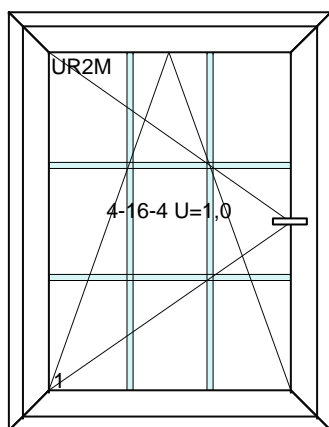

PVC THERMO 70  
BLANC LISSE IN / BLEU ST OUT  
DOUBLE VITRAGE 4/16/4 SUPER U 1.0

Pos. no. 2 DOB DROITE  
Dimensions 2200 x 1350  
Quantity Price Value  
1 x 766.00 = 766.00

PVC THERMO 70  
BLANC LISSE IN / BLEU ST OUT  
DV 4/16/4 SABLE 1/2 HAUTEUR U=1.0

Pos. no. 3 DOB DROITE  
Dimensions 2215 x 1360  
Quantity Price Value  
2 x 771.00 = 1542.00

PVC THERMO 70  
BLANC LISSE IN / BLEU ST OUT  
DOUBLE VITRAGE 4/16/4 SUPER U 1.0

continuation: next side

PVC THERMO 70  
BLANC LISSE IN / OUT  
DOUBLE VITRAGE 4/16/4 SUPER U 1.0 + CRO

Pos. no. 5 SOB GAUCHE  
Dimensions 955 x 1455  
Quantity Price Value  
1 x 392.00 = 392.00

PVC THERMO 70  
BLANC LISSE IN / OUT  
DOUBLE VITRAGE 4/16/4 SUPER U 1.0 + CRO

Pos. no. 6 SOB DROITE  
Dimensions 990 x 1285  
Quantity Price Value  
1 x 375.00 = 375.00

PVC TROCAL 60  
BLANC LISSE IN / OUT  
DOUBLE VITRAGE 4/16/4 SUPER U 1.0  
TROCAL 60

continuation: next side