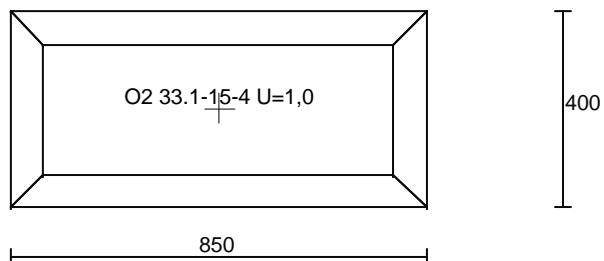

ABC CHASSIS - CFP sprl

Route Provinciale 215
B-1301 Wavre - Bierges
Tel 010/400.412 Fax 02/706.23.37
TVA BE0879.060.223

Projet n° STOCK the08/01/30

ABC CHASSIS

Page8

Pos. no. 22 FSC OPALIN FEUILLETEE 33.1

Dimensions 850 x 400

Quantity	Price	Value
1 x	104.00 =	104.00

PVC THERMO 70
BLANC LISSE IN / OUT
DOUBLE VITRAGE 33.1/15/4 OPAQUE U 1.0