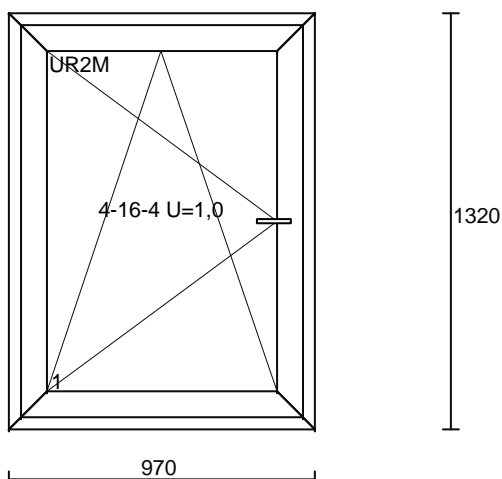

PVC THERMO 70  
BLANC LISSE IN / OUT  
DOUBLE VITRAGE 4/16/4 SUPER U 1.0 + CRO

Pos. no. 5 SOB GAUCHE  
Dimensions 955 x 1455  
Quantity Price Value  
1 x 392.00 = 392.00

PVC THERMO 70  
BLANC LISSE IN / OUT  
DOUBLE VITRAGE 4/16/4 SUPER U 1.0 + CRO

Pos. no. 6 SOB DROITE  
Dimensions 990 x 1285  
Quantity Price Value  
1 x 375.00 = 375.00

PVC TROCAL 60  
BLANC LISSE IN / OUT  
DOUBLE VITRAGE 4/16/4 SUPER U 1.0  
TROCAL 60

continuation: next side

PVC TROCAL 60  
BLANC LISSE IN / OUT  
DOUBLE VITRAGE 4/16/4 SUPER U 1.0  
TROCAL 60

Pos. no. 8 SOB DROITE  
Dimensions 970 x 1320  
Quantity Price Value  
1 x 349.00 = 349.00

PVC THERMO 70  
BLANC LISSE IN / ANTHRACITE ST OUT  
DOUBLE VITRAGE 4/16/4 SUPER U 1.0

Pos. no. 9 DOB GAUCHE (BOIS)  
Dimensions 1560 x 1550  
Quantity Price Value  
1 x 605.00 = 605.00

BOIS MERANTI  
BLANC LISSE IN / OUT  
DOUBLE VITRAGE 4/16/4 SUPER U 1.0

continuation: next side