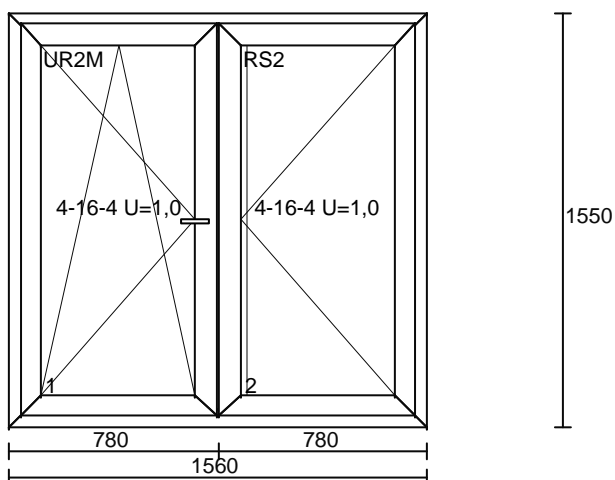

Pos. no. 6 SOB DROITE  
Dimensions 990 x 1285  
Quantity Price Value  
1 x 375.00 = 375.00

PVC TROCAL 60  
BLANC LISSE IN / OUT  
DOUBLE VITRAGE 4/16/4 SUPER U 1.0  
TROCAL 60

continuation: next side

Pos. no. 9 DOB GAUCHE (BOIS)  
Dimensions 1560 x 1550  
Quantity Price Value  
1 x 605.00 = 605.00

BOIS MERANTI  
BLANC LISSE IN / OUT  
DOUBLE VITRAGE 4/16/4 SUPER U 1.0

continuation: next side