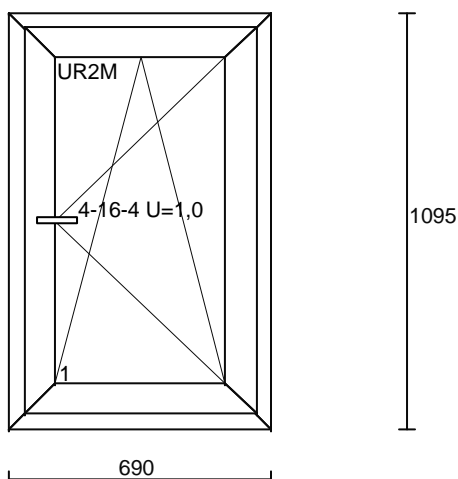

PVC REHAU 60  
BLANC LISSE IN / ACAJOU ST OUT  
DOUBLE VITRAGE 4/16/4 SUPER U 1.0

Pos. no. 17 SOB GAUCHE  
Dimensions 690 x 1095  
Quantity Price Value  
6 x 303.00 = 1818.00

PVC REHAU 60  
BLANC LISSE IN / ACAJOU ST OUT  
DOUBLE VITRAGE 4/16/4 SUPER U 1.0

Pos. no. 18 SOB DROITE  
Dimensions 970 x 1185  
Quantity Price Value  
1 x 373.00 = 373.00

PVC REHAU 60  
BLANC LISSE IN / ACAJOU ST OUT  
DOUBLE VITRAGE 4/16/4 SUPER U 1.0

continuation: next side