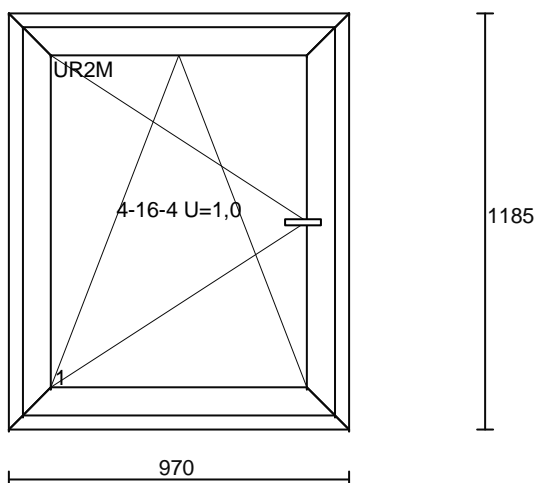

PVC REHAU 60  
BLANC LISSE IN / ACAJOU ST OUT  
DOUBLE VITRAGE 4/16/4 SUPER U 1.0

Pos. no. 17 SOB GAUCHE  
Dimensions 690 x 1095  
Quantity Price Value  
6 x 303.00 = 1818.00

PVC REHAU 60  
BLANC LISSE IN / ACAJOU ST OUT  
DOUBLE VITRAGE 4/16/4 SUPER U 1.0

Pos. no. 18 SOB DROITE  
Dimensions 970 x 1185  
Quantity Price Value  
1 x 373.00 = 373.00

PVC REHAU 60  
BLANC LISSE IN / ACAJOU ST OUT  
DOUBLE VITRAGE 4/16/4 SUPER U 1.0

continuation: next side