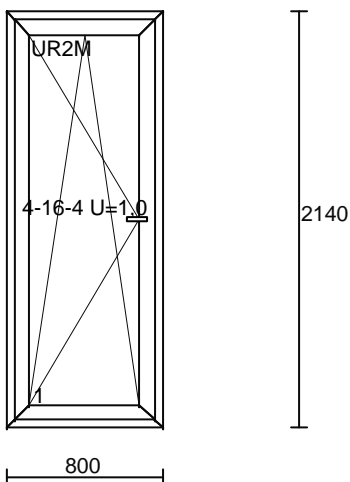

Pos. no. 9 DOB GAUCHE (BOIS)  
Dimensions 1560 x 1550  
Quantity Price Value  
1 x 605.00 = 605.00

BOIS MERANTI  
BLANC LISSE IN / OUT  
DOUBLE VITRAGE 4/16/4 SUPER U 1.0

continuation: next side

Dimensions 895 x 2170

Quantity	Price	Value
1 x	1272.00	= 1272.00

1. 06.015.1 - handle - handle/brass (extra charge)  
1 x 116.54 = 116.54
2. 06.018 - automatic seal (kaltefeindt)  
1 x 139.85 = 139.85

PVC THERMO 70  
BLANC LISSE IN / OUT  
PANNEAU SANDW BLANC LISSE  
DOUBLE POIGNEE

Pos. no. 12 DOB DROITE

Dimensions 1990 x 660

Quantity	Price	Value
2 x	450.00	= 900.00

PVC THERMO 70  
BLANC LISSE IN / OUT  
DOUBLE VITRAGE 4/16/4 SUPER U 1.0  
ATTENTION: HAUTEUR 610MM REEL

continuation: next side