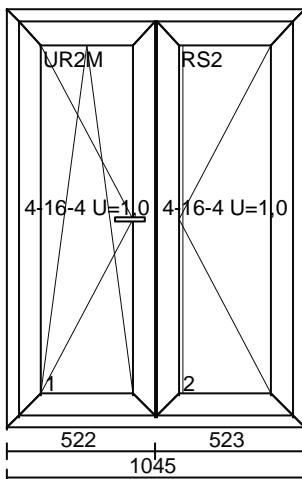

Dimensions 2040 x 1345

Quantity	Price	Value
1 x	452.00 =	452.00

BOIS MERANTI RICHE  
BLANC LISSE IN / OUT  
DOUBLE VITRAGE 4/16/4 SUPER U 1.0

Pos. no. 24 SOB DROITE

Dimensions 1260 x 1765

Quantity	Price	Value
1 x	664.00 =	664.00

Pos. no. 30 SOB  
Dimensions 770 x 1020  
Quantity Price Value  
1 x 264.00 = 264.00

PVC THERMO 70  
BLANC LISSE IN / ANTHRACITE ST OUT  
DOUBLE VITRAGE 4/16/4 SUPER U 1.0

continuation: next side

PVC THERMO 70  
BLANC LISSE IN / ANTHRACITE ST OUT  
DOUBLE VITRAGE 4/16/4 SUPER U 1.0

Pos. no. 32 SOB  
Dimensions 670 x 600  
Quantity Price Value  
1 x 203.00 = 203.00

PVC THERMO 70  
BLANC LISSE IN / ANTHRACITE ST OUT  
DOUBLE VITRAGE 4/16/4 SUPER U 1.0