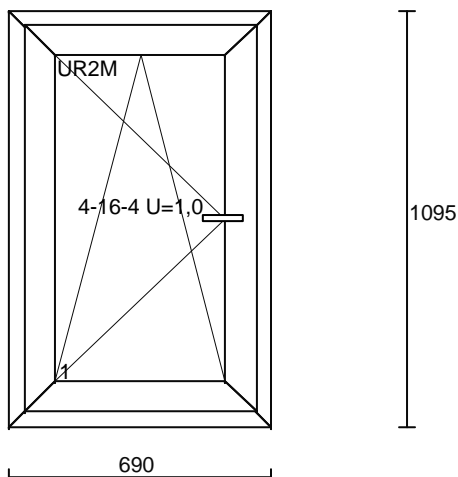

ABC CHASSIS - CFP sprl

Route Provinciale 215
B-1301 Wavre - Bierges
Tel 010/400.412 Fax 02/706.23.37
TVA BE0879.060.223

Projet n° STOCK

the08/01/30

ABC CHASSIS

Page6

Pos. no. 16 SOB DROITE
Dimensions 690 x 1095
Quantity Price Value
6 x 303.00 = 1818.00

PVC REHAU 60
BLANC LISSE IN / ACAJOU ST OUT
DOUBLE VITRAGE 4/16/4 SUPER U 1.0