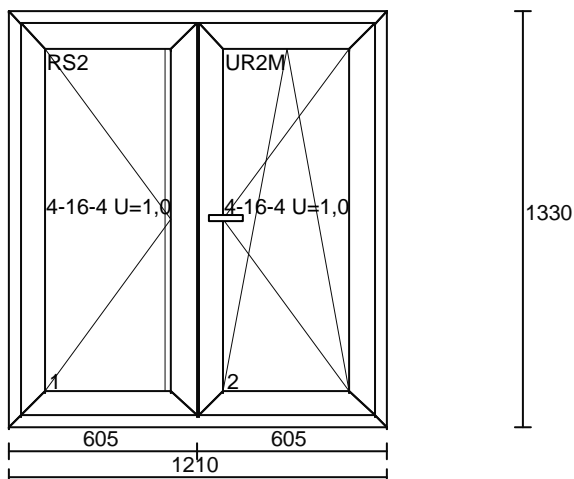

ABC CHASSIS - CFP sprl

Route Provinciale 215
B-1301 Wavre - Bierges
Tel 010/400.412 Fax 02/706.23.37
TVA BE0879.060.223

Projet n° STOCK

the08/01/30

ABC CHASSIS

Page3

Pos. no. 7 DOB DROITE
Dimensions 1210 x 1330
Quantity Price Value
1 x 489.00 = 489.00

PVC TROCAL 60
BLANC LISSE IN / OUT
DOUBLE VITRAGE 4/16/4 SUPER U 1.0
TROCAL 60