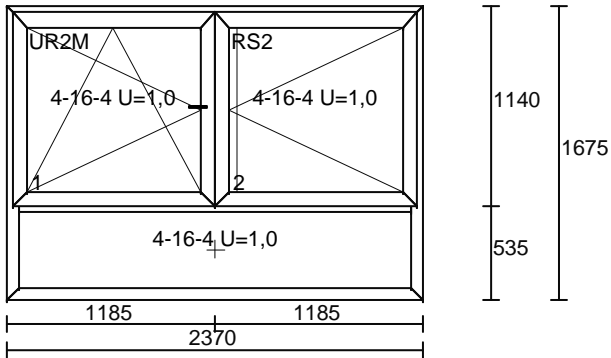

ABC CHASSIS - CFP sprl

Route Provinciale 215
B-1301 Wavre - Bierges
Tel 010/400.412 Fax 02/706.23.37
TVA BE0879.060.223

Projet n° STOCK the08/01/30

ABC CHASSIS

Page10

Pos. no. 28 DOB+FSC
Dimensions 2370 x 1675
Quantity Price Value
1 x 976.00 = 976.00

PVC THERMO 70
BLANC LISSE IN / ANTHRACITE ST OUT
DOUBLE VITRAGE 4/16/4 SUPER U 1.0