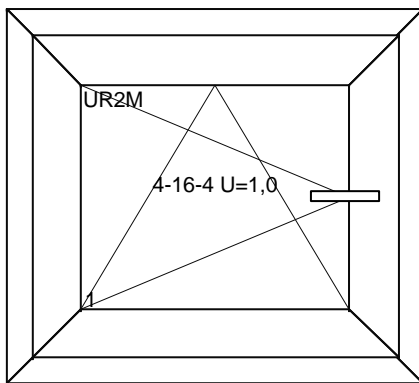

Pos. no. 30 SOB  
Dimensions 770 x 1020  
Quantity Price Value  
1 x 264.00 = 264.00

PVC THERMO 70  
BLANC LISSE IN / ANTHRACITE ST OUT  
DOUBLE VITRAGE 4/16/4 SUPER U 1.0

continuation: next side

PVC THERMO 70  
BLANC LISSE IN / ANTHRACITE ST OUT  
DOUBLE VITRAGE 4/16/4 SUPER U 1.0

Pos. no. 32 SOB  
Dimensions 670 x 600  
Quantity Price Value  
1 x 203.00 = 203.00

PVC THERMO 70  
BLANC LISSE IN / ANTHRACITE ST OUT  
DOUBLE VITRAGE 4/16/4 SUPER U 1.0