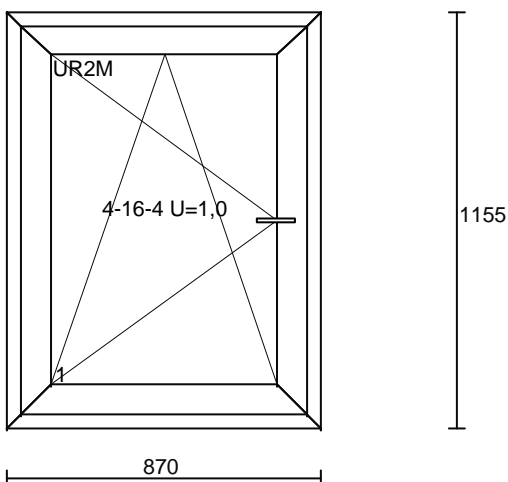

Pos. no. 15 SOB DROITE

Dimensions 870 x 1155

Quantity	Price	Value
1 x	344.00 =	344.00

PVC TROCAL 60

ACAJOU ST IN/OUT

DOUBLE VITRAGE 4/16/4 SUPER U 1.0

continuation: next side