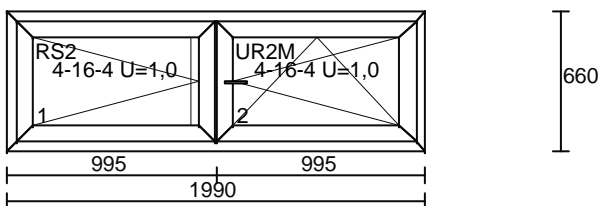

Pos. no. 11 PF DROITE 60

Dimensions 800 x 2140

Quantity	Price	Value
1 x	386.00	= 386.00

System: TH70/BRILL/CH70
Colour: WHITE, Standard colour RAL 9016
Glass: 4-16-4 U=1,0
Glass profile: WHITE
PVC REHAU 60
BLANC LISSE IN / OUT
DOUBLE VITRAGE 4/16/4 SUPER U 1.0