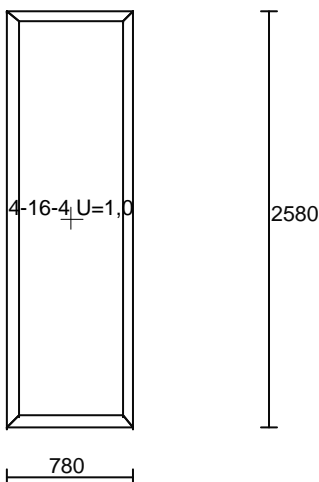

Pos. no. 20 FSC

Dimensions 780 x 2580

Quantity	Price	Value
1 x	299.00	= 299.00

PVC THERMO 70

BLANC LISSE IN / ANTHRACITE ST OUT

DOUBLE VITRAGE 4/16/4 SUPER U 1.0