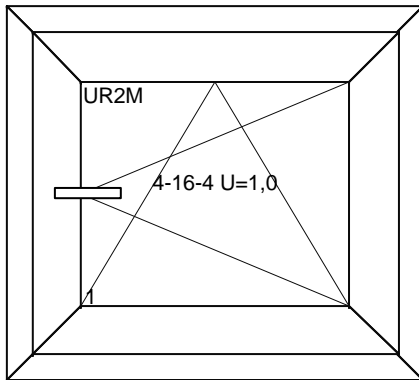

ABC CHASSIS - CFP sprl

Route Provinciale 215
B-1301 Wavre - Bierges
Tel 010/400.412 Fax 02/706.23.37
TVA BE0879.060.223

Projet n° STOCK

the08/01/30

ABC CHASSIS

Page11

Pos. no. 31 SOB
Dimensions 670 x 600
Quantity Price Value
2 x 203.00 = 406.00

PVC THERMO 70
BLANC LISSE IN / ANTHRACITE ST OUT
DOUBLE VITRAGE 4/16/4 SUPER U 1.0