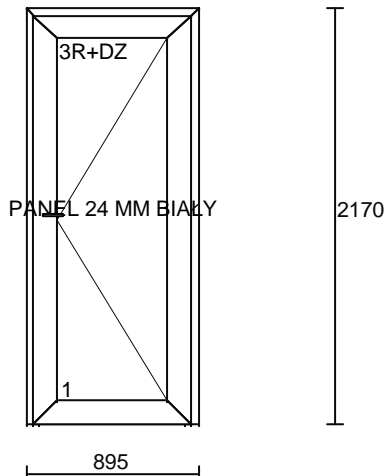

ABC CHASSIS - CFP sprl

Route Provinciale 215
B-1301 Wavre - Bierges
Tel 010/400.412 Fax 02/706.23.37
TVA BE0879.060.223

Projet n° STOCK

the08/01/30

ABC CHASSIS

Page4

Pos. no. 10 PORTE OUV EXT GAUCHE

Dimensions 895 x 2170

Quantity	Price	Value
1 x	1272.00	= 1272.00

1. 06.015.1 - handle - handle/brass (extra charge)
  1 x 116.54 = 116.54
2. 06.018 - automatic seal (kaltefeindt)
  1 x 139.85 = 139.85

PVC THERMO 70
BLANC LISSE IN / OUT
PANNEAU SANDW BLANC LISSE
DOUBLE POIGNEE